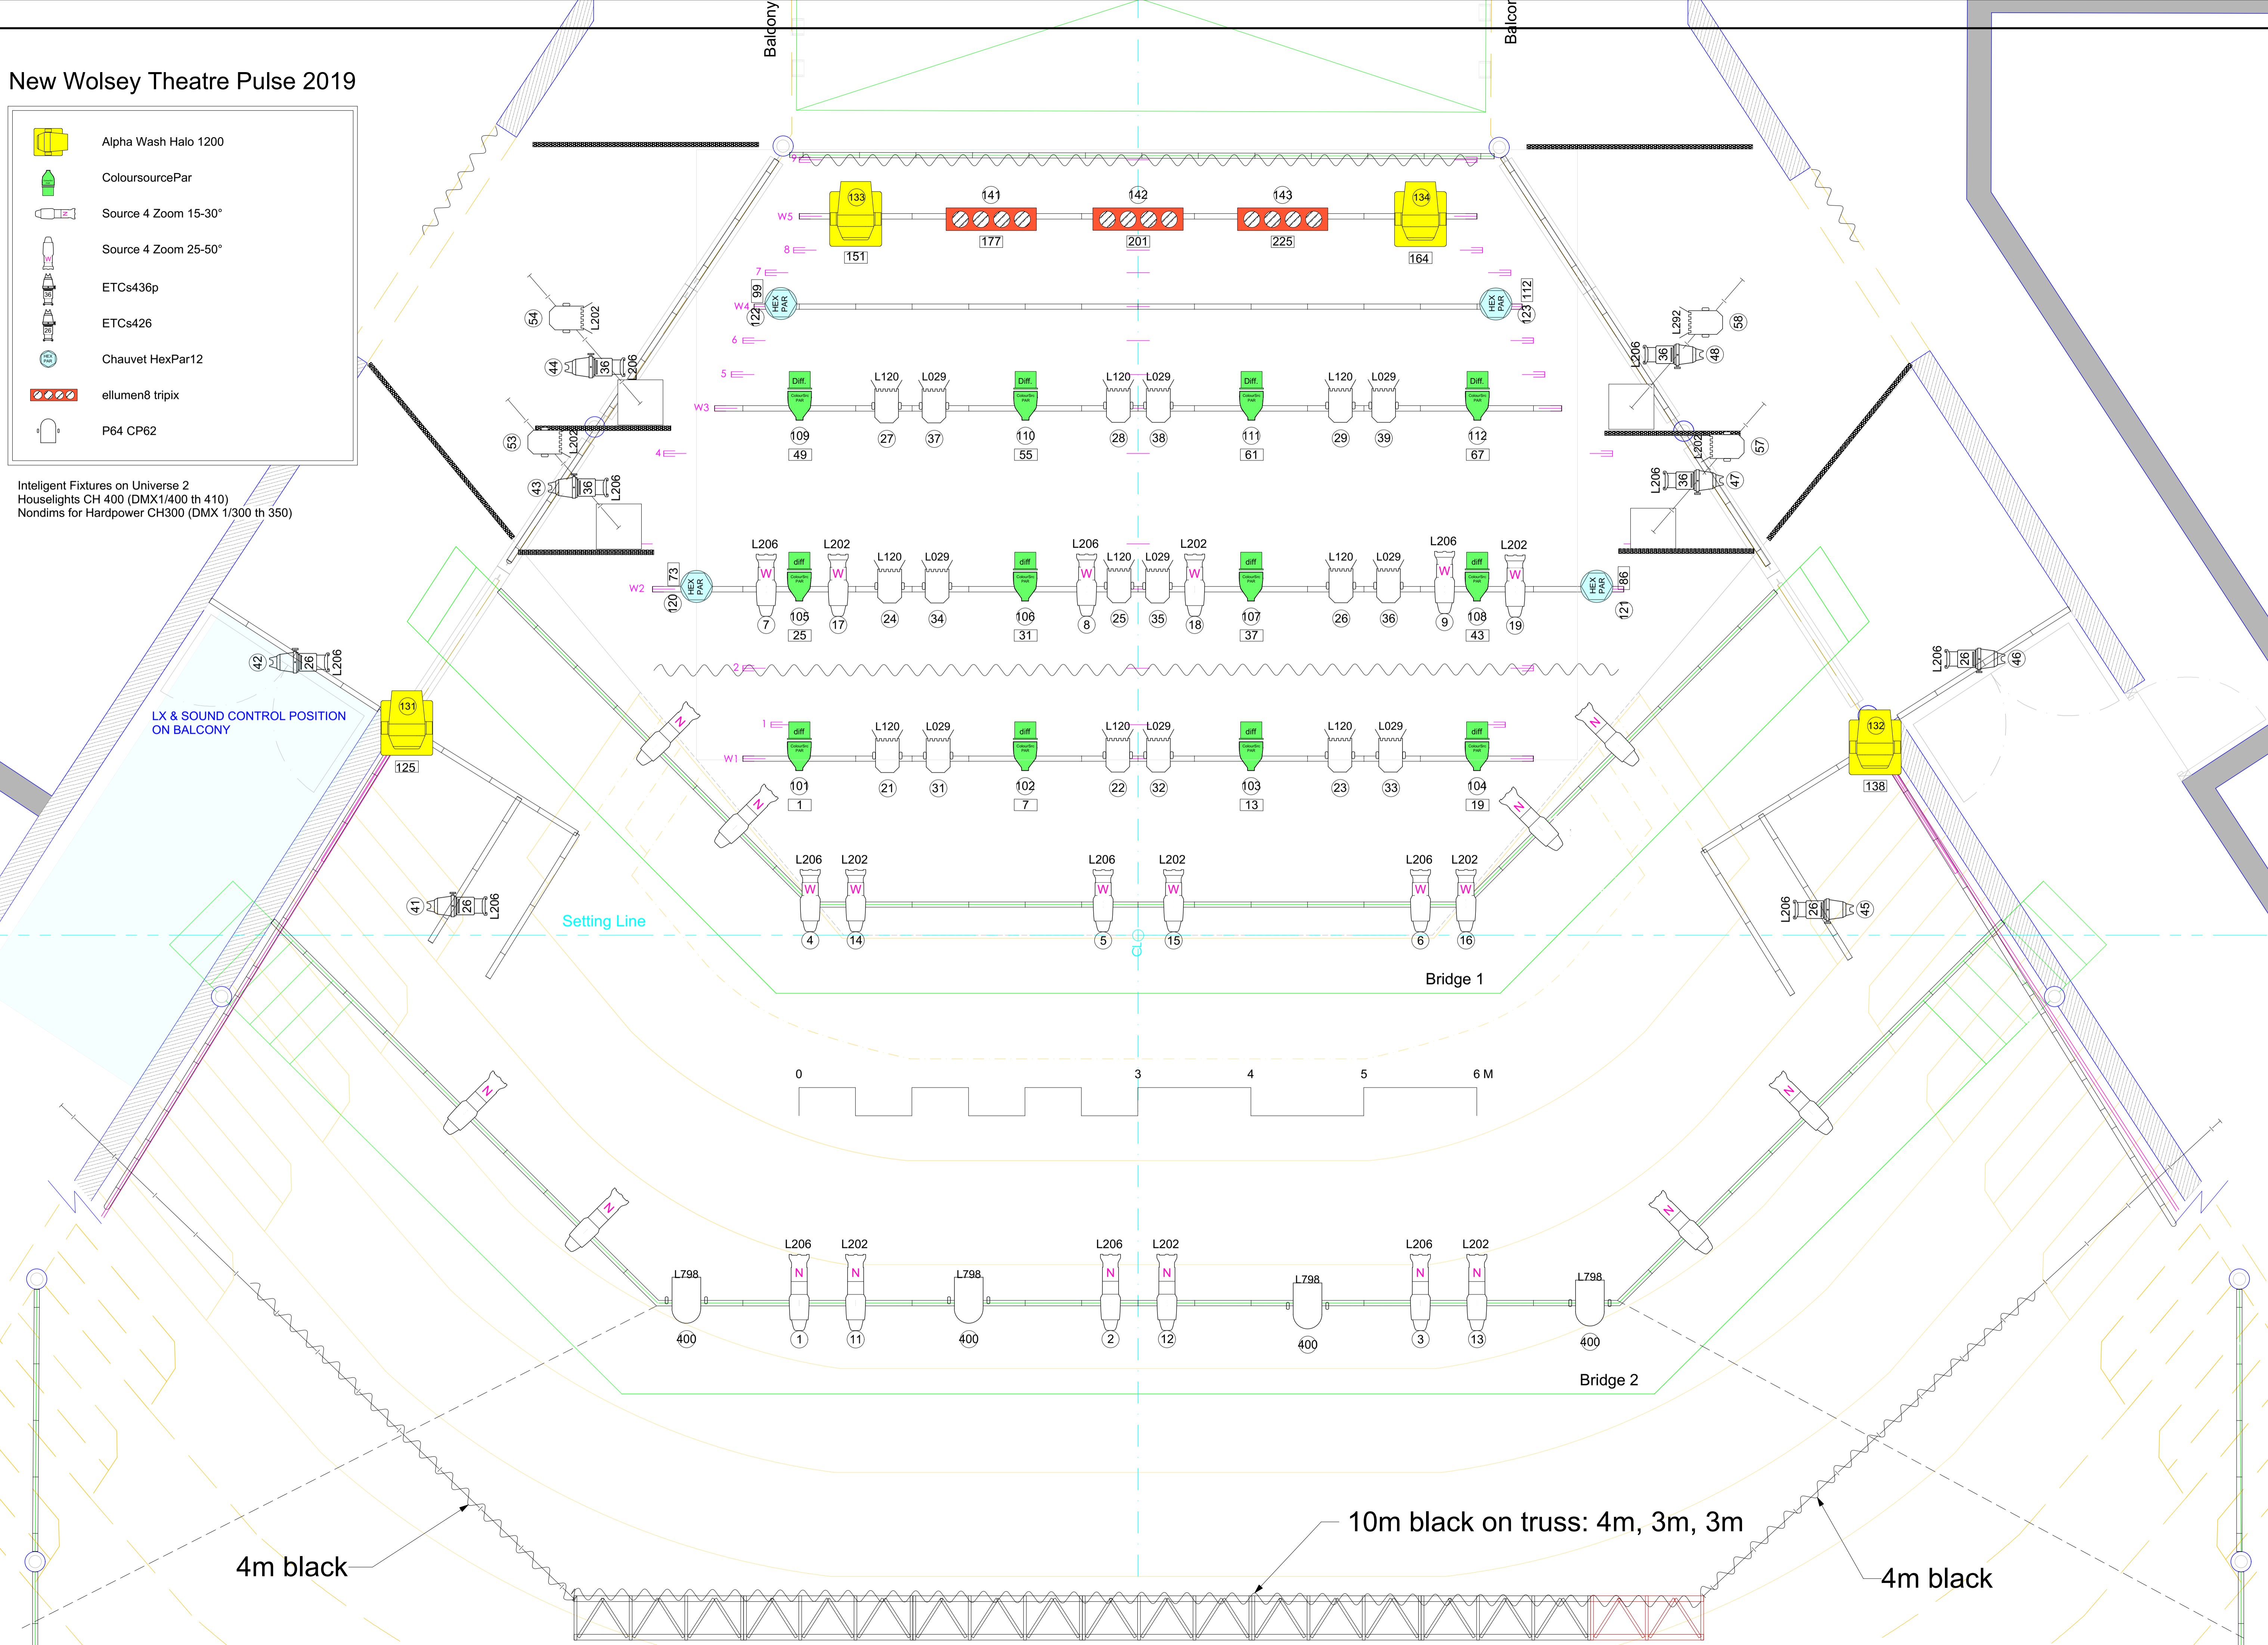

# New Wolsey Theatre Pulse 2019

-  Alpha Wash Halo 1200
-  ColoursourcePar
-  Source 4 Zoom 15-30°
-  Source 4 Zoom 25-50°
-  ETCs436p
-  ETCs426
-  Chauvet HexPar12
-  ellumen8 tripix
-  P64 CP62

Intelligent Fixtures on Universe 2  
 Houselights CH 400 (DMX1/400 th 410)  
 Nondims for Hardpower CH300 (DMX 1/300 th 350)

LX & SOUND CONTROL POSITION ON BALCONY

Setting Line

Bridge 1

Bridge 2

0 3 4 5 6 M

4m black

10m black on truss: 4m, 3m, 3m

4m black