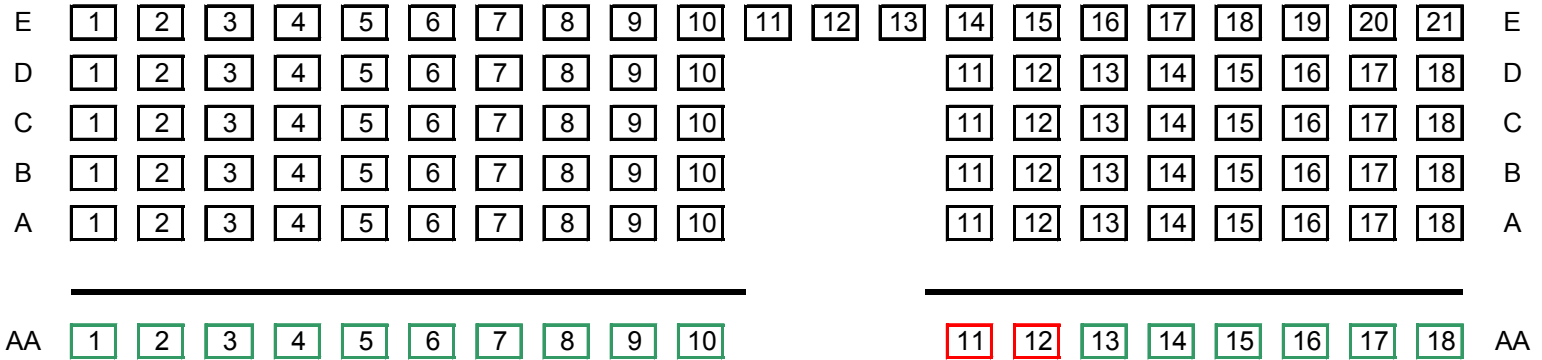

New Wolsey Studio

STAGE

Legend

- Standard seating
- Wheel Chair Position
- Additional removable seating